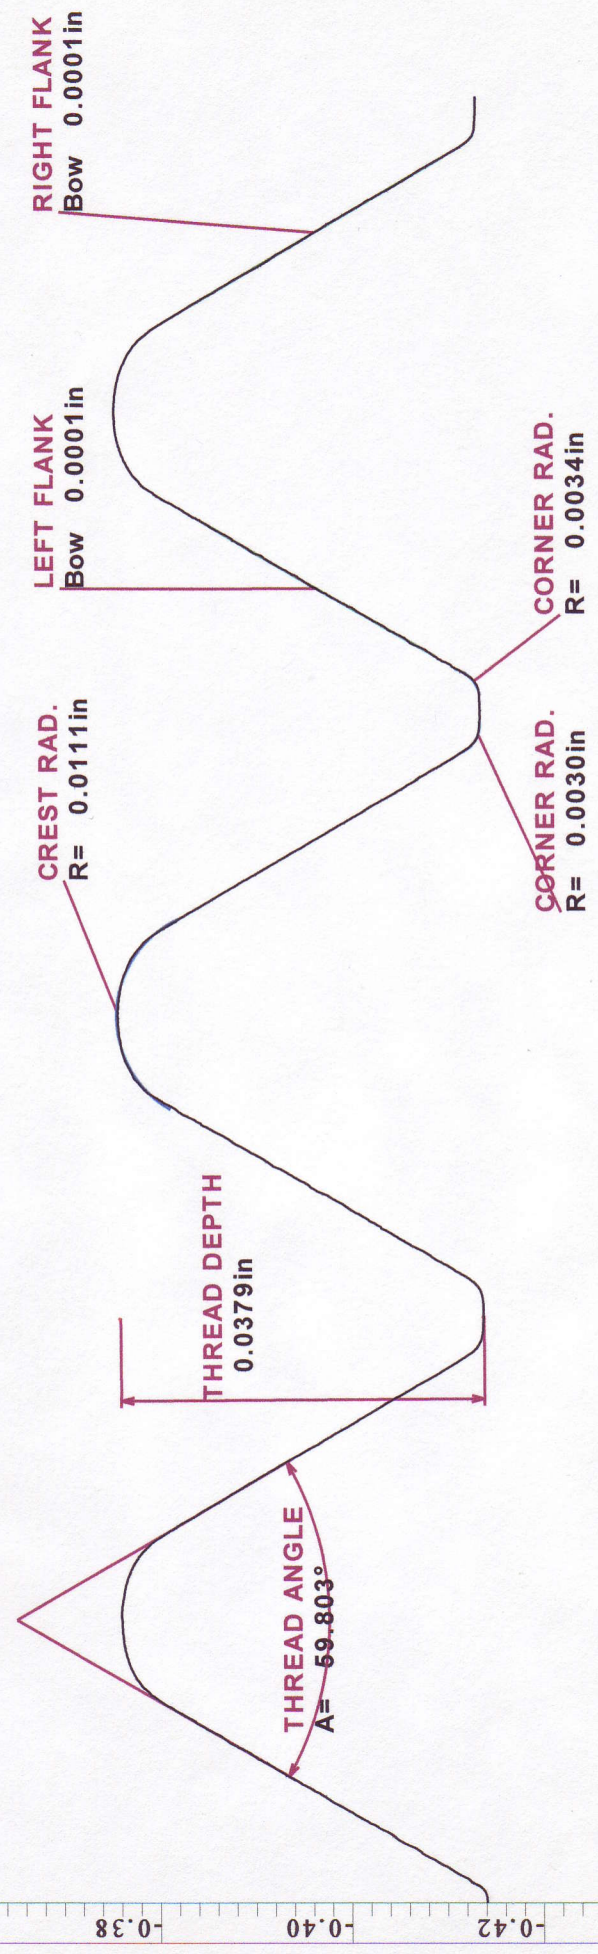

THREAD PROFILE ON DIE

3/4-16 UNJ.

PLAN-E-TECH INC.
5809 CENTER RD.
VALLEY CITY, OH. 44280
TEL: 330-225 7255